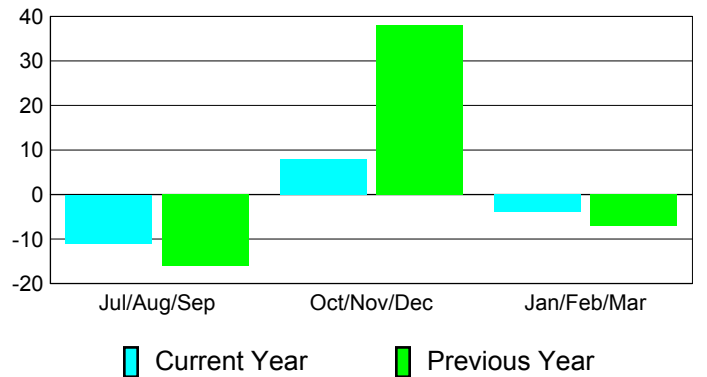

**Membership Results
2010-2011**

**Membership
2009-2010**

Month	Net Memb Goal	Actual New Memb	Actual Dropped Memb	Gain/Loss of Memb	Gain/Loss of Memb
Jul/Aug/Sep	0	36	-47	-11	-16
Oct/Nov/Dec	0	25	-17	8	38
Jan/Feb/Mar	0	16	-20	-4	-7
Totals	0	77	-84	-7	15

Membership Results 2010-2011

Goal, New, Dropped, Gain/Loss

Comparison of Membership Gain/Loss

Current Year Compared to the Previous Year

Gender Comparison 2010-2011

Jul/Aug/Sep

Oct/Nov/Dec

Jan/Feb/Mar